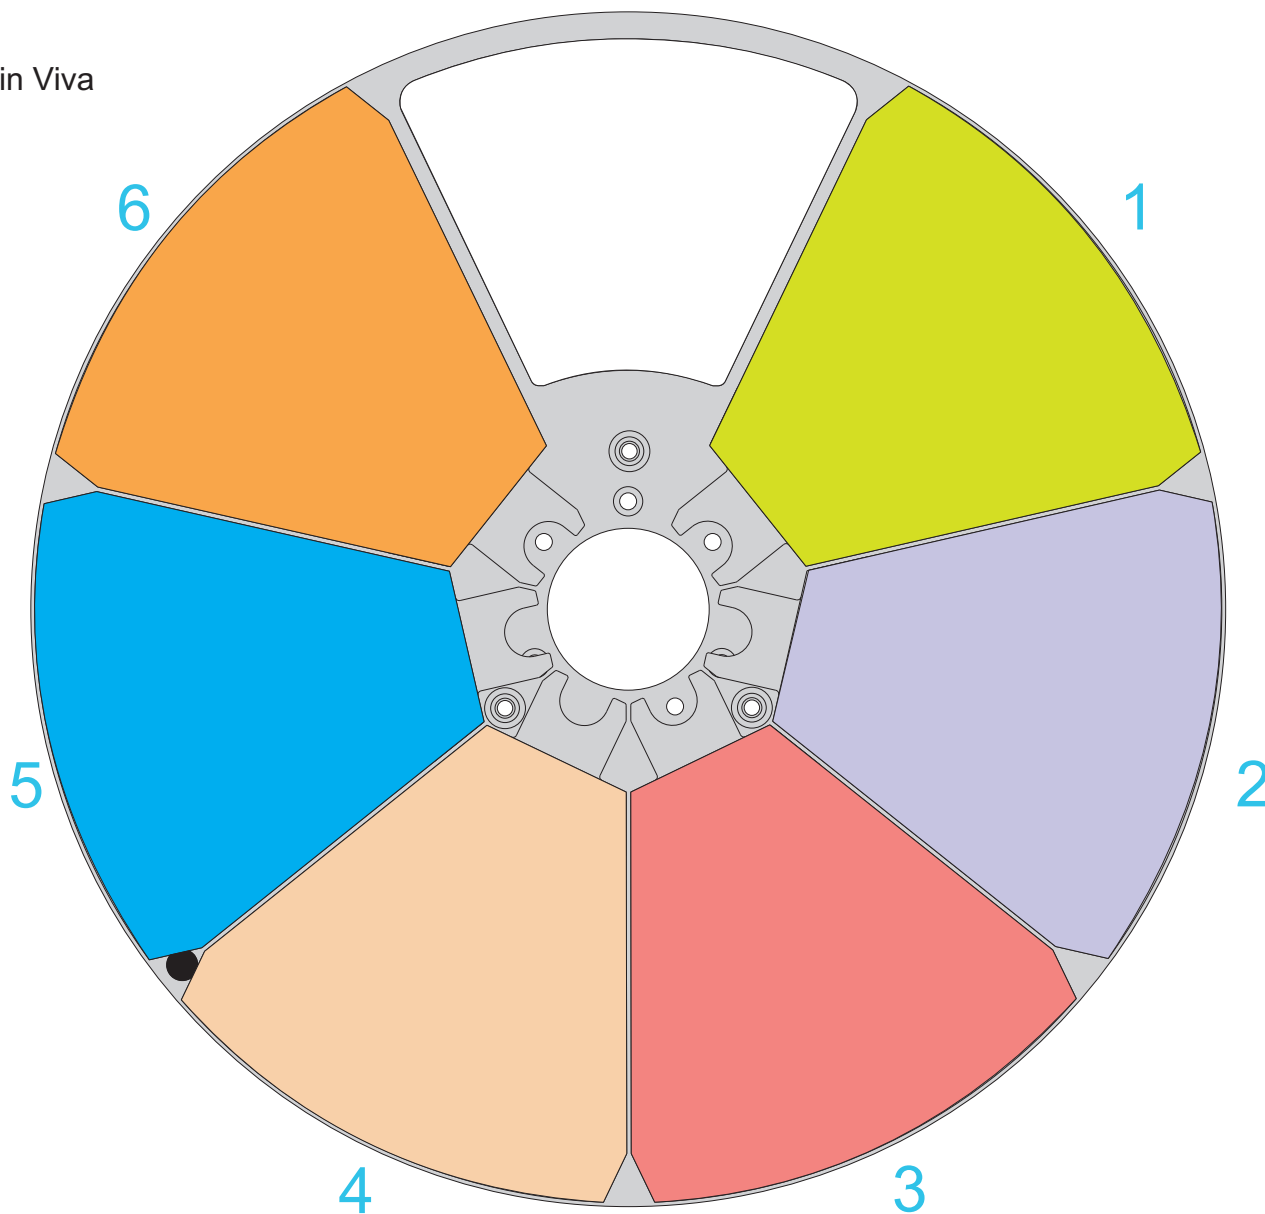

Ordering No. of assembled wheel:

99014741-01

Color Wheel II 6+1 Robin Viva

Ordering No.:

1. 99014265 Light Green

2. 99014264 Lavender

3. 99014764 Pink

4. 99014790-01 CTO 3200K

5. 99014789 Blue

6. 99014788 Orange